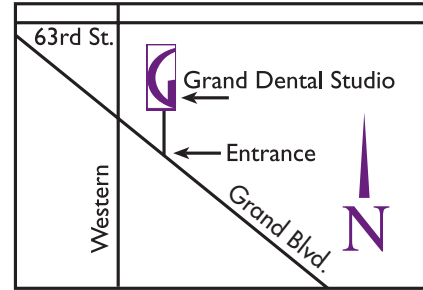

1057 NW Grand Blvd., Oklahoma City, OK 73118 www.dentistokc.com phone 405.848.3719 fax 405.848.9741

Directions to Grand Dental Studio.

Grand Dental Studio is located at 1057 Northwest Grand Boulevard which is northeast of the intersection of North Western and Grand Avenue (approximately NW 57th and Western Avenue). We are ½ mile south of Nichols Hills and immediately south of the Chesapeake Energy campus.

There are two entrances into the complex which is known as Grand Park Centre. You may take either entrance. There is a Grand Dental Studio sign adjacent to the first entrance off of Western Avenue. The building is in the northwest corner of the complex. The building is labeled "Grand Dental Studio". Our phone is **405.848.3719** if you have any questions.

We think that this is a great location with easy access and plenty of convenient parking. In addition, there are many excellent restaurants and shopping opportunities around North Western Avenue, Classen Curve, and Nichols Hills Plaza. You also have Penn Square Mall and 50 Penn Place nearby.

If you are coming from **Norman**, we suggest...

I-35 to I-235 (Broadway Extension) exit on N. 63rd street, turn west (left turn) onto 63rd to Western, South (left turn) on Western to Grand intersection, turn left onto Grand and left into complex.